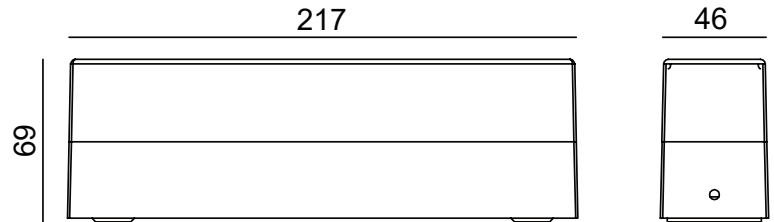

## SPECIFICATIONS

Product Code	KL-W175
Power	12W
Input	220-240V
Luminous flux	750 lm
Color Temperature	2700k-6500k
Beam Angle	120°
Power factor	≥0.95
CRI	80
Finishing Colors	White/Silver Grey/Dark Grey/Black
LED Type	SMD
IP Rating	IP65 Class 1
Size	69mm*217mm*46mm
Warranty	3 years